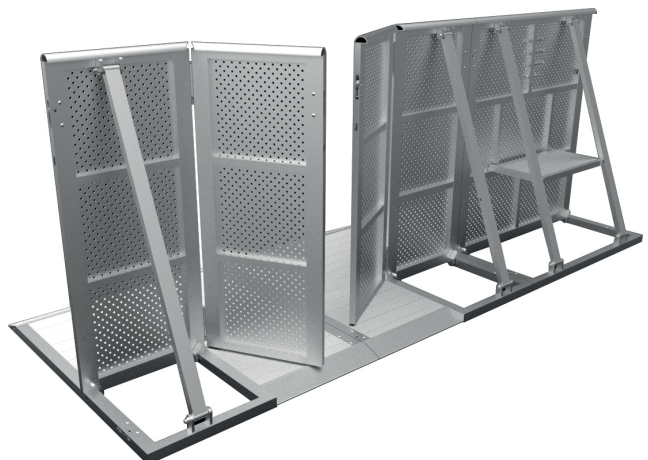

CROWD BARRIERS

CROWD BARRIERS

The Mytruss Crowd barriers are made of light weight aluminium and will be used for crowd management in all kinds of indoor & outdoor events. Whether concerts, sport events, political events, parades, the Crash barriers are providing security and ensure crowd safety optimally. Its foldable structure can save more space and the easy lock system helps with convenient and quick assembly or disassembly.

EBR - straight

Height	1200mm
Length	1000mm
Weight	32kg (aluminium)
Foldable structure	

CROWD BARRIERS

EBR-C - VarioCorner

Angle	90° - 270° adjustable
Height	1200mm
Weight	35kg (aluminium)
Foldable structure	

EBR-DR - Half door right

Angle	90° - 270° adjustable
Height	1200mm
Weight	35kg (aluminium)
Foldable structure	
Entrance or exit of 500mm, opened on the right hand of the audience	

CROWD BARRIERS

EBR-DL - Half door left

Height	1200mm
Length	1000mm
Weight	35kg (aluminium)
Foldable structure	
Entrance or exit of 500mm, opened on the left hand of the audience	

EBR-D - door

Length	1000mm
Height	1200mm
Weight	35kg (aluminium)
Foldable structure	
Entrance or exit of 1000mm	