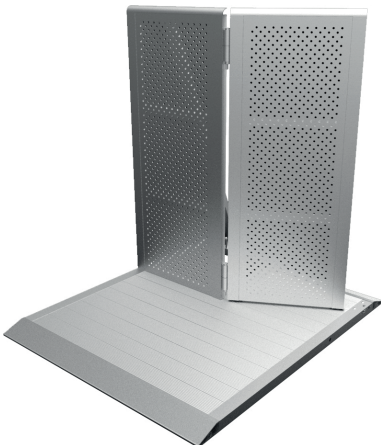

CROWD BARRIERS

CROWD BARRIERS

The Mytruss Crowd barriers are made of light weight aluminium and will be used for crowd management in all kinds of indoor & outdoor events. Whether concerts, sport events, political events, parades, the Crash barriers are providing security and ensure crowd safety optimally. Its foldable structure can save more space and the easy lock system helps with convenient and quick assembly or disassembly.

EBR - straight

Height	1200mm
Length	1000mm
Weight	32kg (aluminium)
Foldable structure	

CROWD BARRIERS

EBR-C - VarioCorner

Angle	90° - 270° adjustable
Height	1200mm
Weight	35kg (aluminium)
Foldable structure	

EBR-DR - Half door right

Angle	90° - 270° adjustable
Height	1200mm
Weight	35kg (aluminium)
Foldable structure	
Entrance or exit of 500mm, opened on the right hand of the audience	

CROWD BARRIERS

EBR-DL - Half door left

Height	1200mm
Length	1000mm
Weight	35kg (aluminium)
Foldable structure	
Entrance or exit of 500mm, opened on the left hand of the audience	

EBR-D - door

Length	1000mm
Height	1200mm
Weight	35kg (aluminium)
Foldable structure	
Entrance or exit of 1000mm	