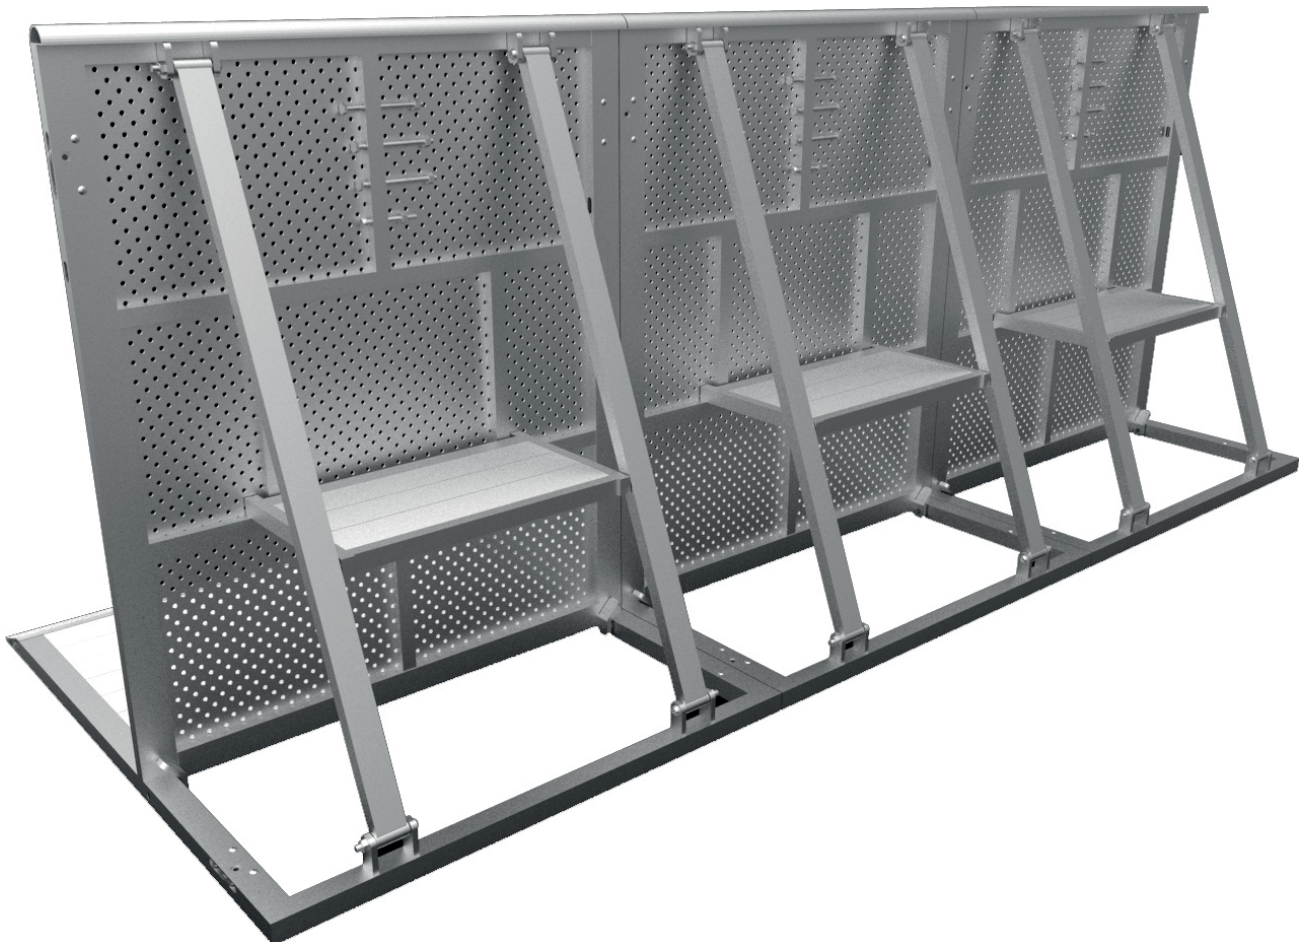

CROWD BARRIERS

CROWD BARRIERS

The Mytruss Crowd barriers are made of light weight aluminium and will be used for crowd management in all kinds of indoor & outdoor events. Whether concerts, sport events, political events, parades, the Crash barriers are providing security and ensure crowd safety optimally. Its foldable structure can save more space and the easy lock system helps with convenient and quick assembly or disassembly.

EBR - straight

Height	1200mm
Length	1000mm
Weight	32kg (aluminium)
Foldable structure	

CROWD BARRIERS

EBR-C - VarioCorner

Angle	90° - 270° adjustable
Height	1200mm
Weight	35kg (aluminium)
Foldable structure	

EBR-DR - Half door right

Angle	90° - 270° adjustable
Height	1200mm
Weight	35kg (aluminium)
Foldable structure	
Entrance or exit of 500mm, opened on the right hand of the audience	

CROWD BARRIERS

EBR-DL - Half door left

Height	1200mm
Length	1000mm
Weight	35kg (aluminium)
Foldable structure	
Entrance or exit of 500mm, opened on the left hand of the audience	

EBR-D - door

Length	1000mm
Height	1200mm
Weight	35kg (aluminium)
Foldable structure	
Entrance or exit of 1000mm	