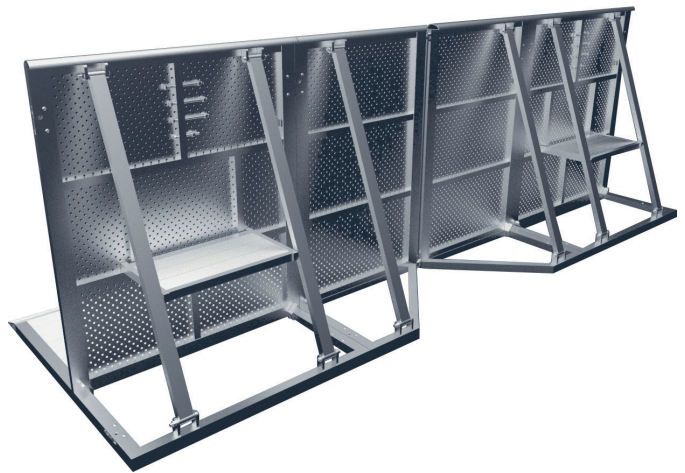

CROWD BARRIERS

CROWD BARRIERS

The Mytruss Crowd barriers are made of light weight aluminium and will be used for crowd management in all kinds of indoor & outdoor events. Whether concerts, sport events, political events, parades, the Crash barriers are providing security and ensure crowd safety optimally. Its foldable structure can save more space and the easy lock system helps with convenient and quick assembly or disassembly.

EBR - straight

Height	1200mm
Length	1000mm
Weight	32kg (aluminium)
Foldable structure	

CROWD BARRIERS

EBR-C - VarioCorner

Angle	90° - 270° adjustable
Height	1200mm
Weight	35kg (aluminium)
Foldable structure	

EBR-DR - Half door right

Angle	90° - 270° adjustable
Height	1200mm
Weight	35kg (aluminium)
Foldable structure	
Entrance or exit of 500mm, opened on the right hand of the audience	

CROWD BARRIERS

EBR-DL - Half door left

Height	1200mm
Length	1000mm
Weight	35kg (aluminium)
Foldable structure	
Entrance or exit of 500mm, opened on the left hand of the audience	

EBR-D - door

Length	1000mm
Height	1200mm
Weight	35kg (aluminium)
Foldable structure	
Entrance or exit of 1000mm	