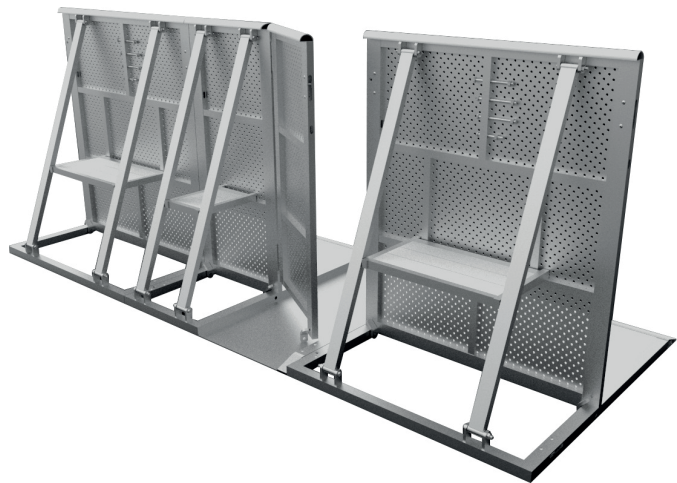

CROWD BARRIERS

CROWD BARRIERS

The Mytruss Crowd barriers are made of light weight aluminium and will be used for crowd management in all kinds of indoor & outdoor events. Whether concerts, sport events, political events, parades, the Crash barriers are providing security and ensure crowd safety optimally. Its foldable structure can save more space and the easy lock system helps with convenient and quick assembly or disassembly.

EBR - straight

Height	1200mm
Length	1000mm
Weight	32kg (aluminium)
Foldable structure	

CROWD BARRIERS

EBR-C - VarioCorner

Angle	90° - 270° adjustable
Height	1200mm
Weight	35kg (aluminium)
Foldable structure	

EBR-DR - Half door right

Angle	90° - 270° adjustable
Height	1200mm
Weight	35kg (aluminium)
Foldable structure	
Entrance or exit of 500mm, opened on the right hand of the audience	

CROWD BARRIERS

EBR-DL - Half door left

Height	1200mm
Length	1000mm
Weight	35kg (aluminium)
Foldable structure	
Entrance or exit of 500mm, opened on the left hand of the audience	

EBR-D - door

Length	1000mm
Height	1200mm
Weight	35kg (aluminium)
Foldable structure	
Entrance or exit of 1000mm	